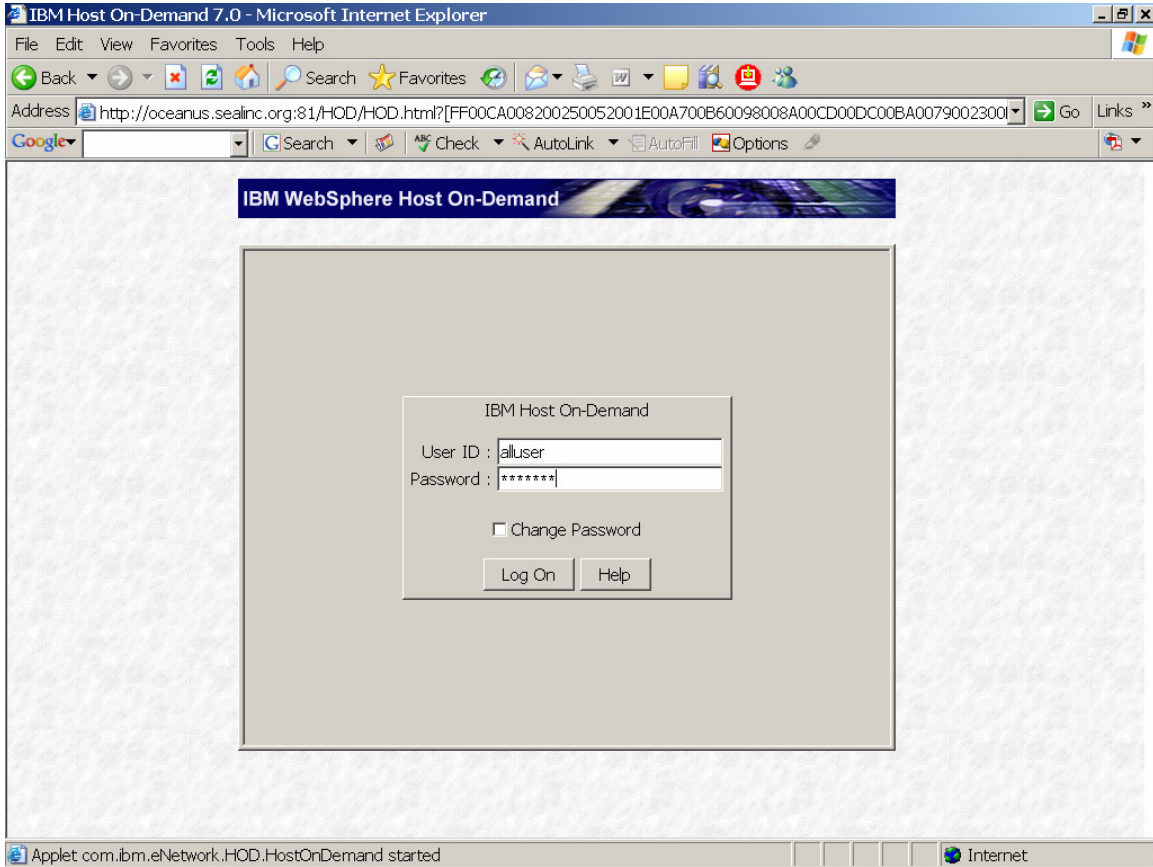

Host On Demand Instructions

The HOST ON DEMAND profile and password will prompt.

Use profile – alluser (lower case)

Use password – alluser (lower case)

Double click the 5250 session

Sign on to the system using the profiles defined for your classes: