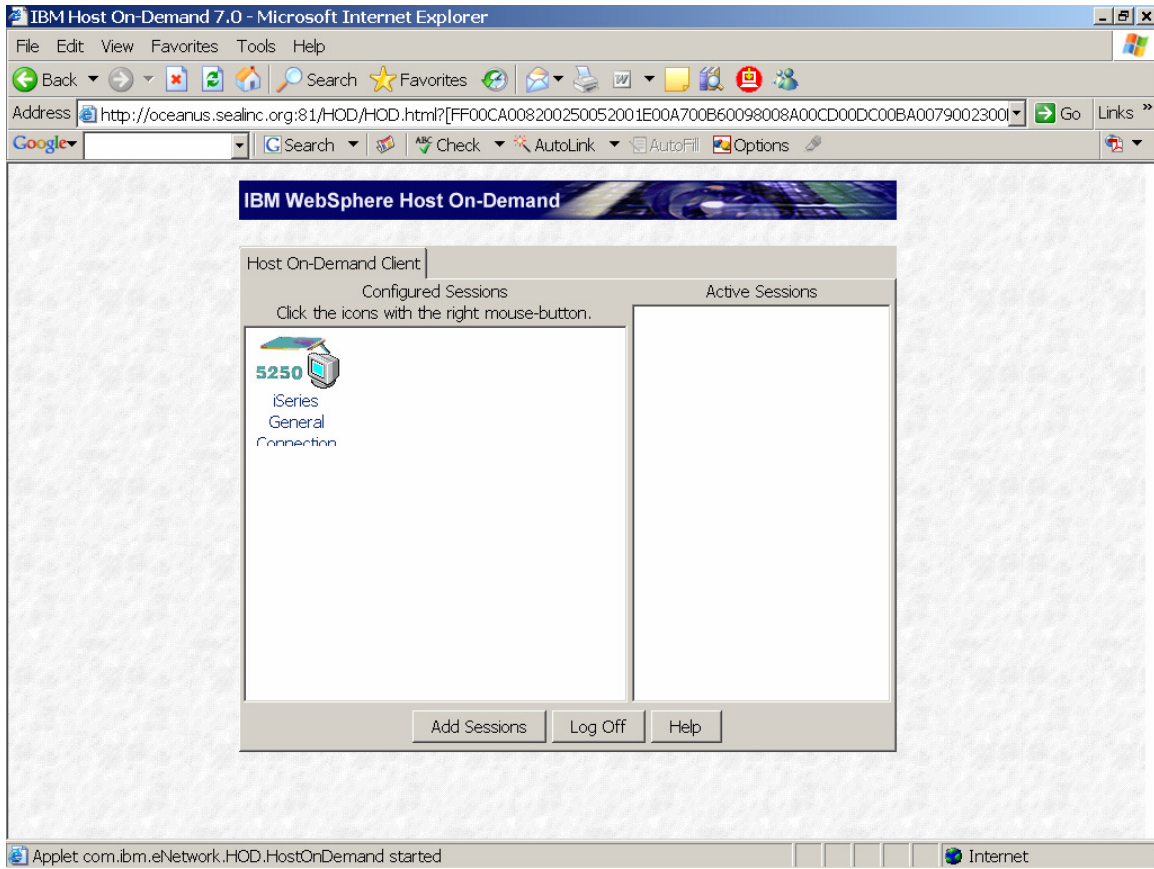

Host On Demand Instructions

The HOST ON DEMAND profile and password will prompt.

Use profile – alluser (lower case)

Use password – alluser (lower case)

Double click the 5250 session

Sign on to the system using the profiles defined for your classes: